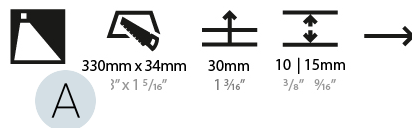

GENERAL

Series: Delight
Subseries: Delight String Step
Brand: Prolicht
Division: Architectural
Mounting Type: Recessed
Mounting Location: Wall
Subcategory: Step Light

PHYSICAL

Shape: Rectangle
Length (mm): 340
Length (in): 13 ³/₈
Height (mm): 40
Depth (mm): 27
Height (in): 1 ⁹/₁₆
Depth (in): 1 ⁷/₁₆
Ceiling Thickness (mm): 10 / 12 / 15
Ceiling Thickness (in): 3/8 or 1/2 or 9/16
Min. Recessing Depth (mm): 30
Min. Recessing Depth (in): 1 ³/₁₆
Light Distribution: Asymmetric
Weight (kg): 0.404
Weight (lbs): 0.89
Fixture Finish: SSR / BKV / CWI / CRY / HAB / UFT / ITA / RUA / FTG / MYG / LOD / PUS / FRO / FUP / KIA / POP / BLS / SPG / MEY / GOH / GUM / CHC / COM / ABZ / JAG / OBR / MOS / ROR
Fixture Material: Aluminum
Cut-out Measurements: 330mm / 13" x 34mm / 1 5/16"

ELECTRICAL

Lamp Type: LED (Zhaga Standard)
Input Wattage (W): 4
Total Output Wattage (W): 3.6
Dimming: 0-10V Dimming / Phase Dimming (120Vac Only)
Driver Included: No
Driver Location: Remote
Driver Type: Constant Voltage - 120 / 277Vac
Driver Class: Class 2
Input Voltage (V): 120 - 277
Output Voltage (V): 24

LED

Number of LEDs: 1
Color Temperature (°K): 3000 / 3500 / 5000
Max. Delivered Lumen (lm): 120
CRI: >80 CRI
Lamp Life (hrs): 50000

OPTICAL

RATINGS AND CERTIFICATIONS

Certified By: Certified for North American Standards
IP rating: IP20